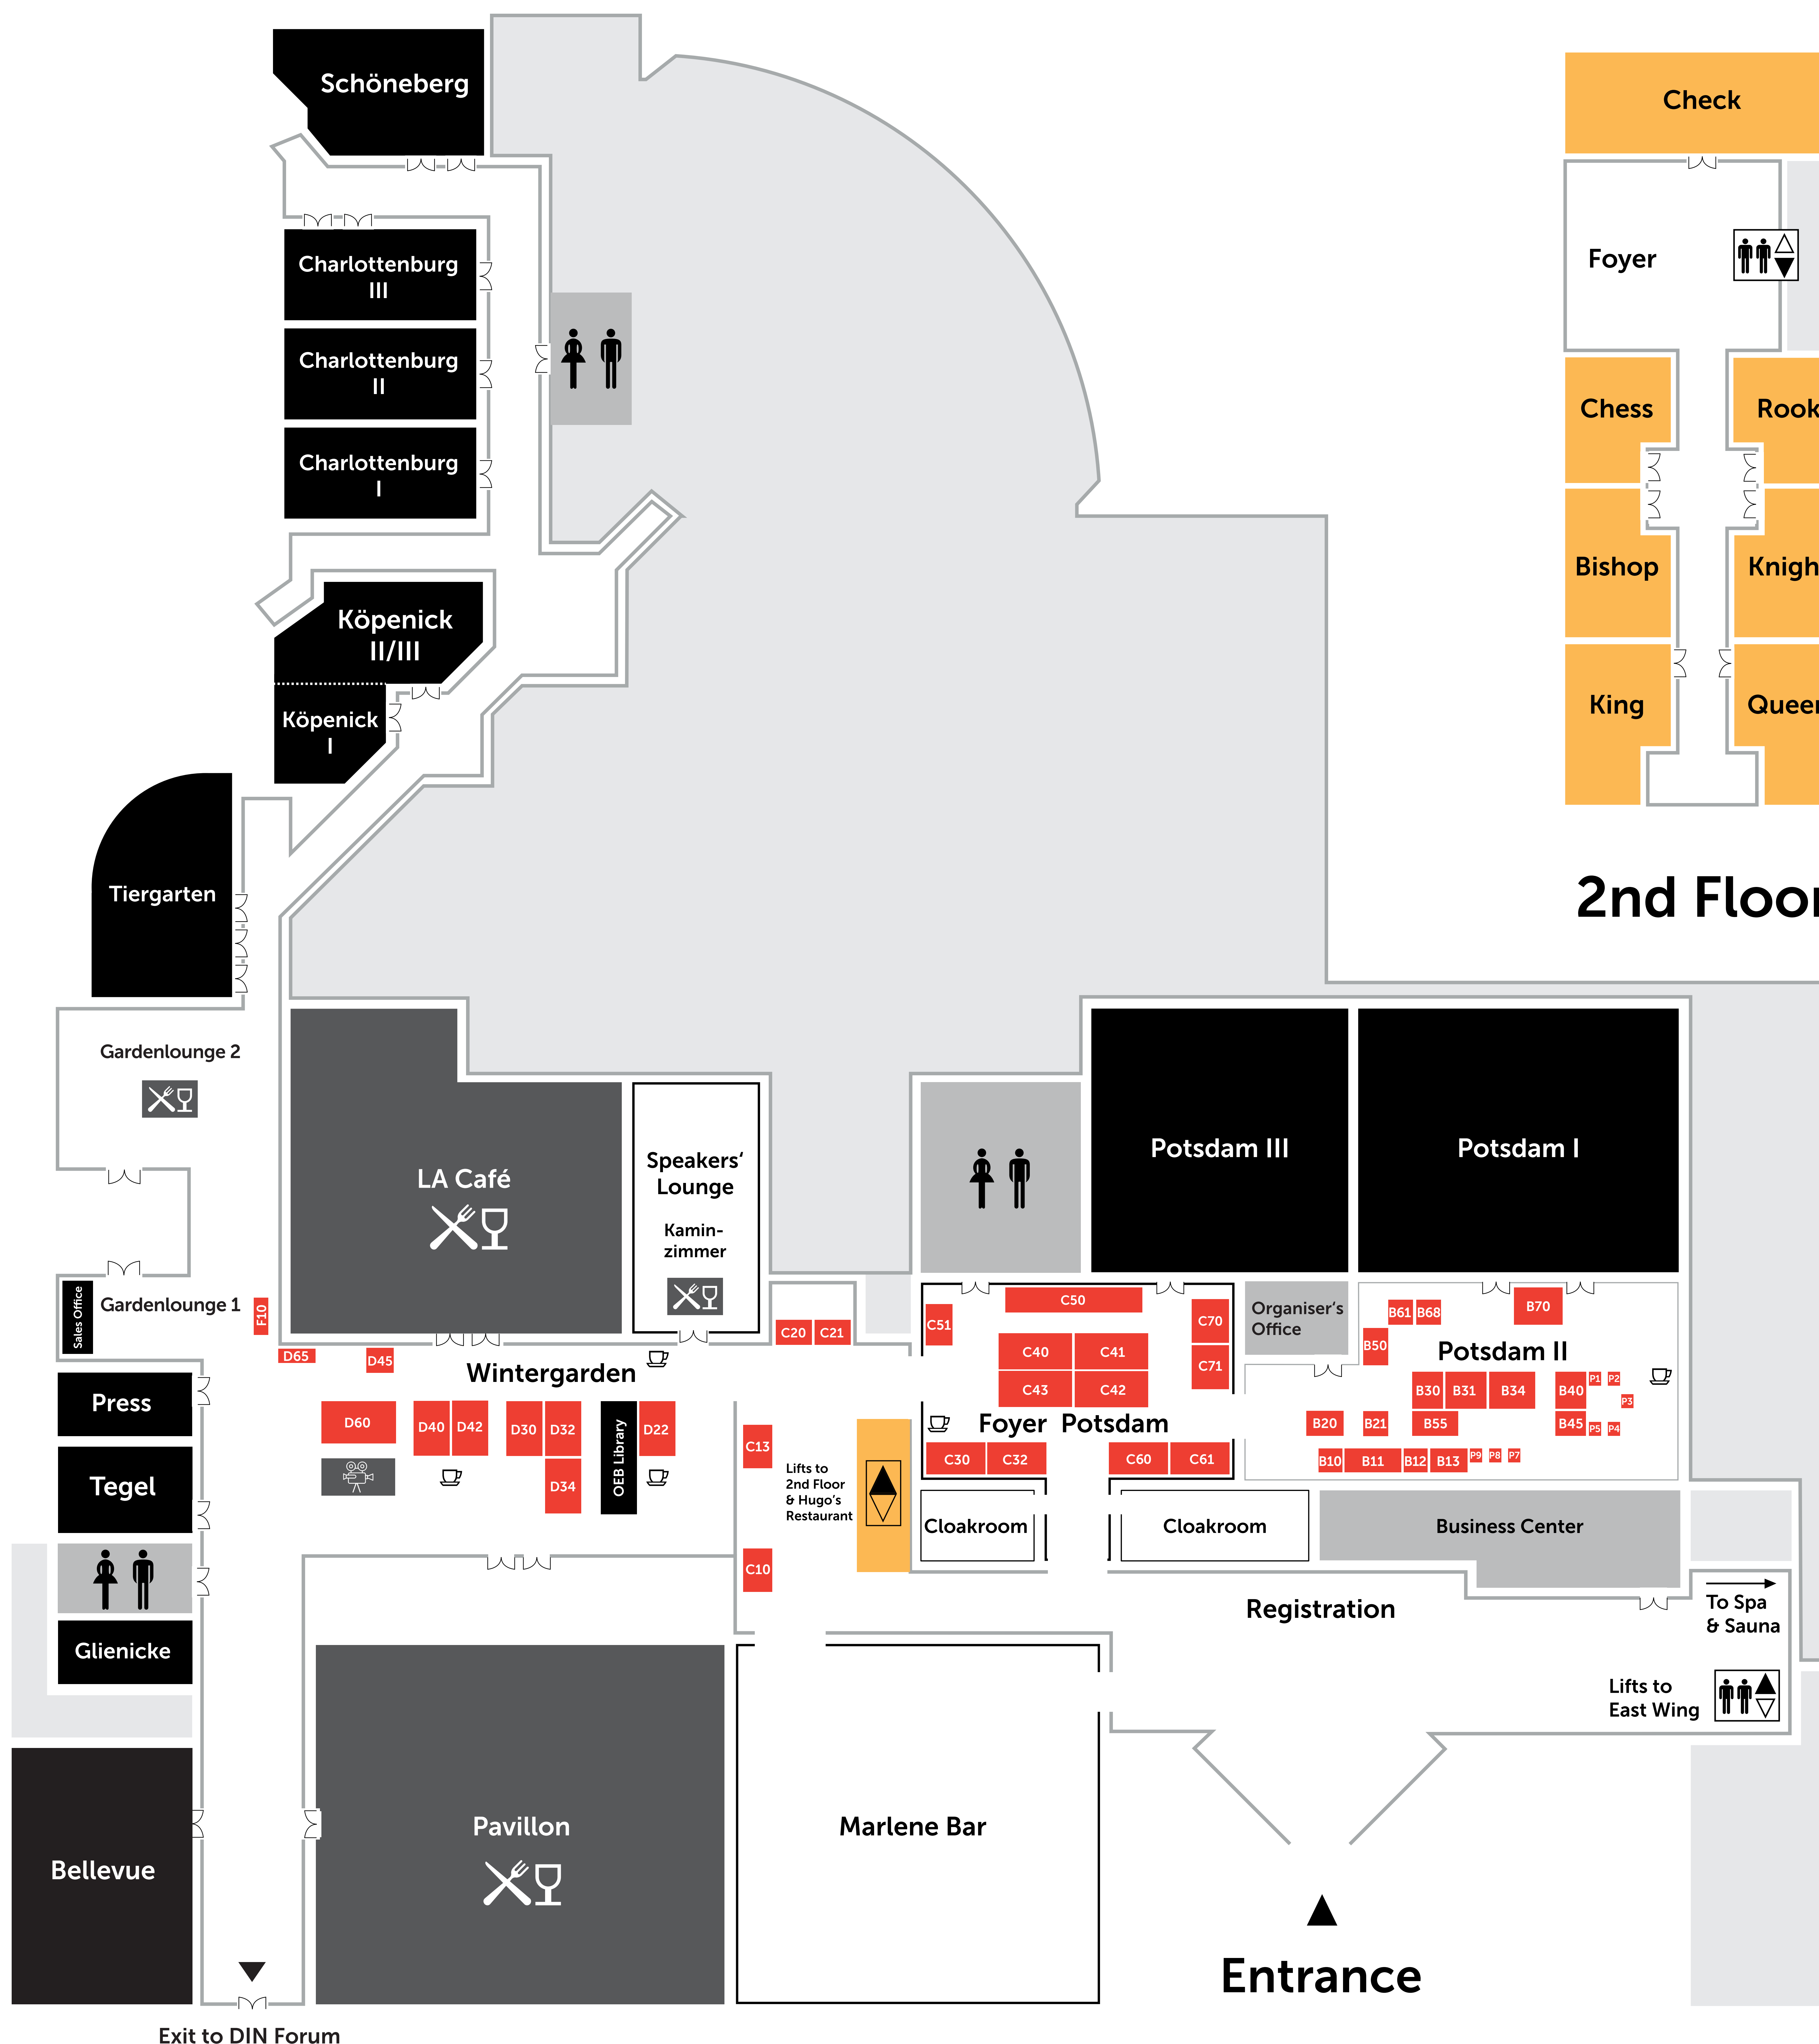

# Conference Map

## EXHIBITOR LIST

Abstract-Technology GmbH	Potsdam 2	B68
Adaptemy	Foyer Potsdam	C61
Advancity Internet Solutions	Potsdam 2	B12
ALTISSIA	Foyer Potsdam	C32
Ans Exam	Foyer Potsdam	C60
BigBlueButton	Potsdam 2	B40
Brickfield	Wintergarden	C10
Canvas LMS by Instructure	Wintergarden	D30
Catalyst IT Europe	Foyer Potsdam	C50
Class Technologies	Foyer Potsdam	C40
common sense - eLearning & training consultants GmbH	Foyer Potsdam	C71
D2L	Wintergarden	D34
DRIEAM	Wintergarden	D20
E-Charlemagne	Potsdam 2	P9
Echo360	Foyer Potsdam	C42
Edunao	Foyer Potsdam	C50
Eledia	Foyer Potsdam	C50
Engageli	Potsdam 2	B50
Enghouse Video	Potsdam 2	B31
Exam.net	Potsdam 2	P5
Fuxam GmbH	Potsdam 2	B55
Inspira	Foyer Potsdam	C43
iSpring	Wintergarden	D42
Just to Learn	Potsdam 2	P1
Kaltura	Wintergarden	D40
LabBuddy	Potsdam 2	P2
Learnetic S.A.	Potsdam 2	P4
LearnLab AS	Wintergarden	D60
Memacon GmbH	Potsdam 2	P8
MemoryLab	Potsdam 2	P3
Mentimeter	Potsdam 2	B21
Moodle	Foyer Potsdam	C50
Moxis	Foyer Potsdam	C50
NewRealGoal	Potsdam 2	B45
nor.education	Wintergarden	C13
Oracle Academy	Foyer Potsdam	C30
PANOPTO	Wintergarden	D32
Potential.ly	Potsdam 2	B10
Rapidmoo	Potsdam 2	B61
ReadSpeaker	Potsdam 2	P7
Schoolyear - Safe Exam Workspace	Potsdam 2	B20
SDL Corp	Wintergarden	F10
Smowltech	Foyer Potsdam	C70
Speexx	Wintergarden	C20
Streaming Valley	Wintergarden	C21
Synthesisia	Potsdam 2	B13
think modular	Foyer Potsdam	C41
Thinking Cap	Wintergarden	D65
TU Dresden - CODIP	Potsdam 2	B11
Turnitin	Potsdam 2	B30
UbiCast	Potsdam 2	B70
UNIwise	Potsdam 2	B34
WebClip2Go	Foyer Potsdam	C51
WiseUp	Wintergarden	D45